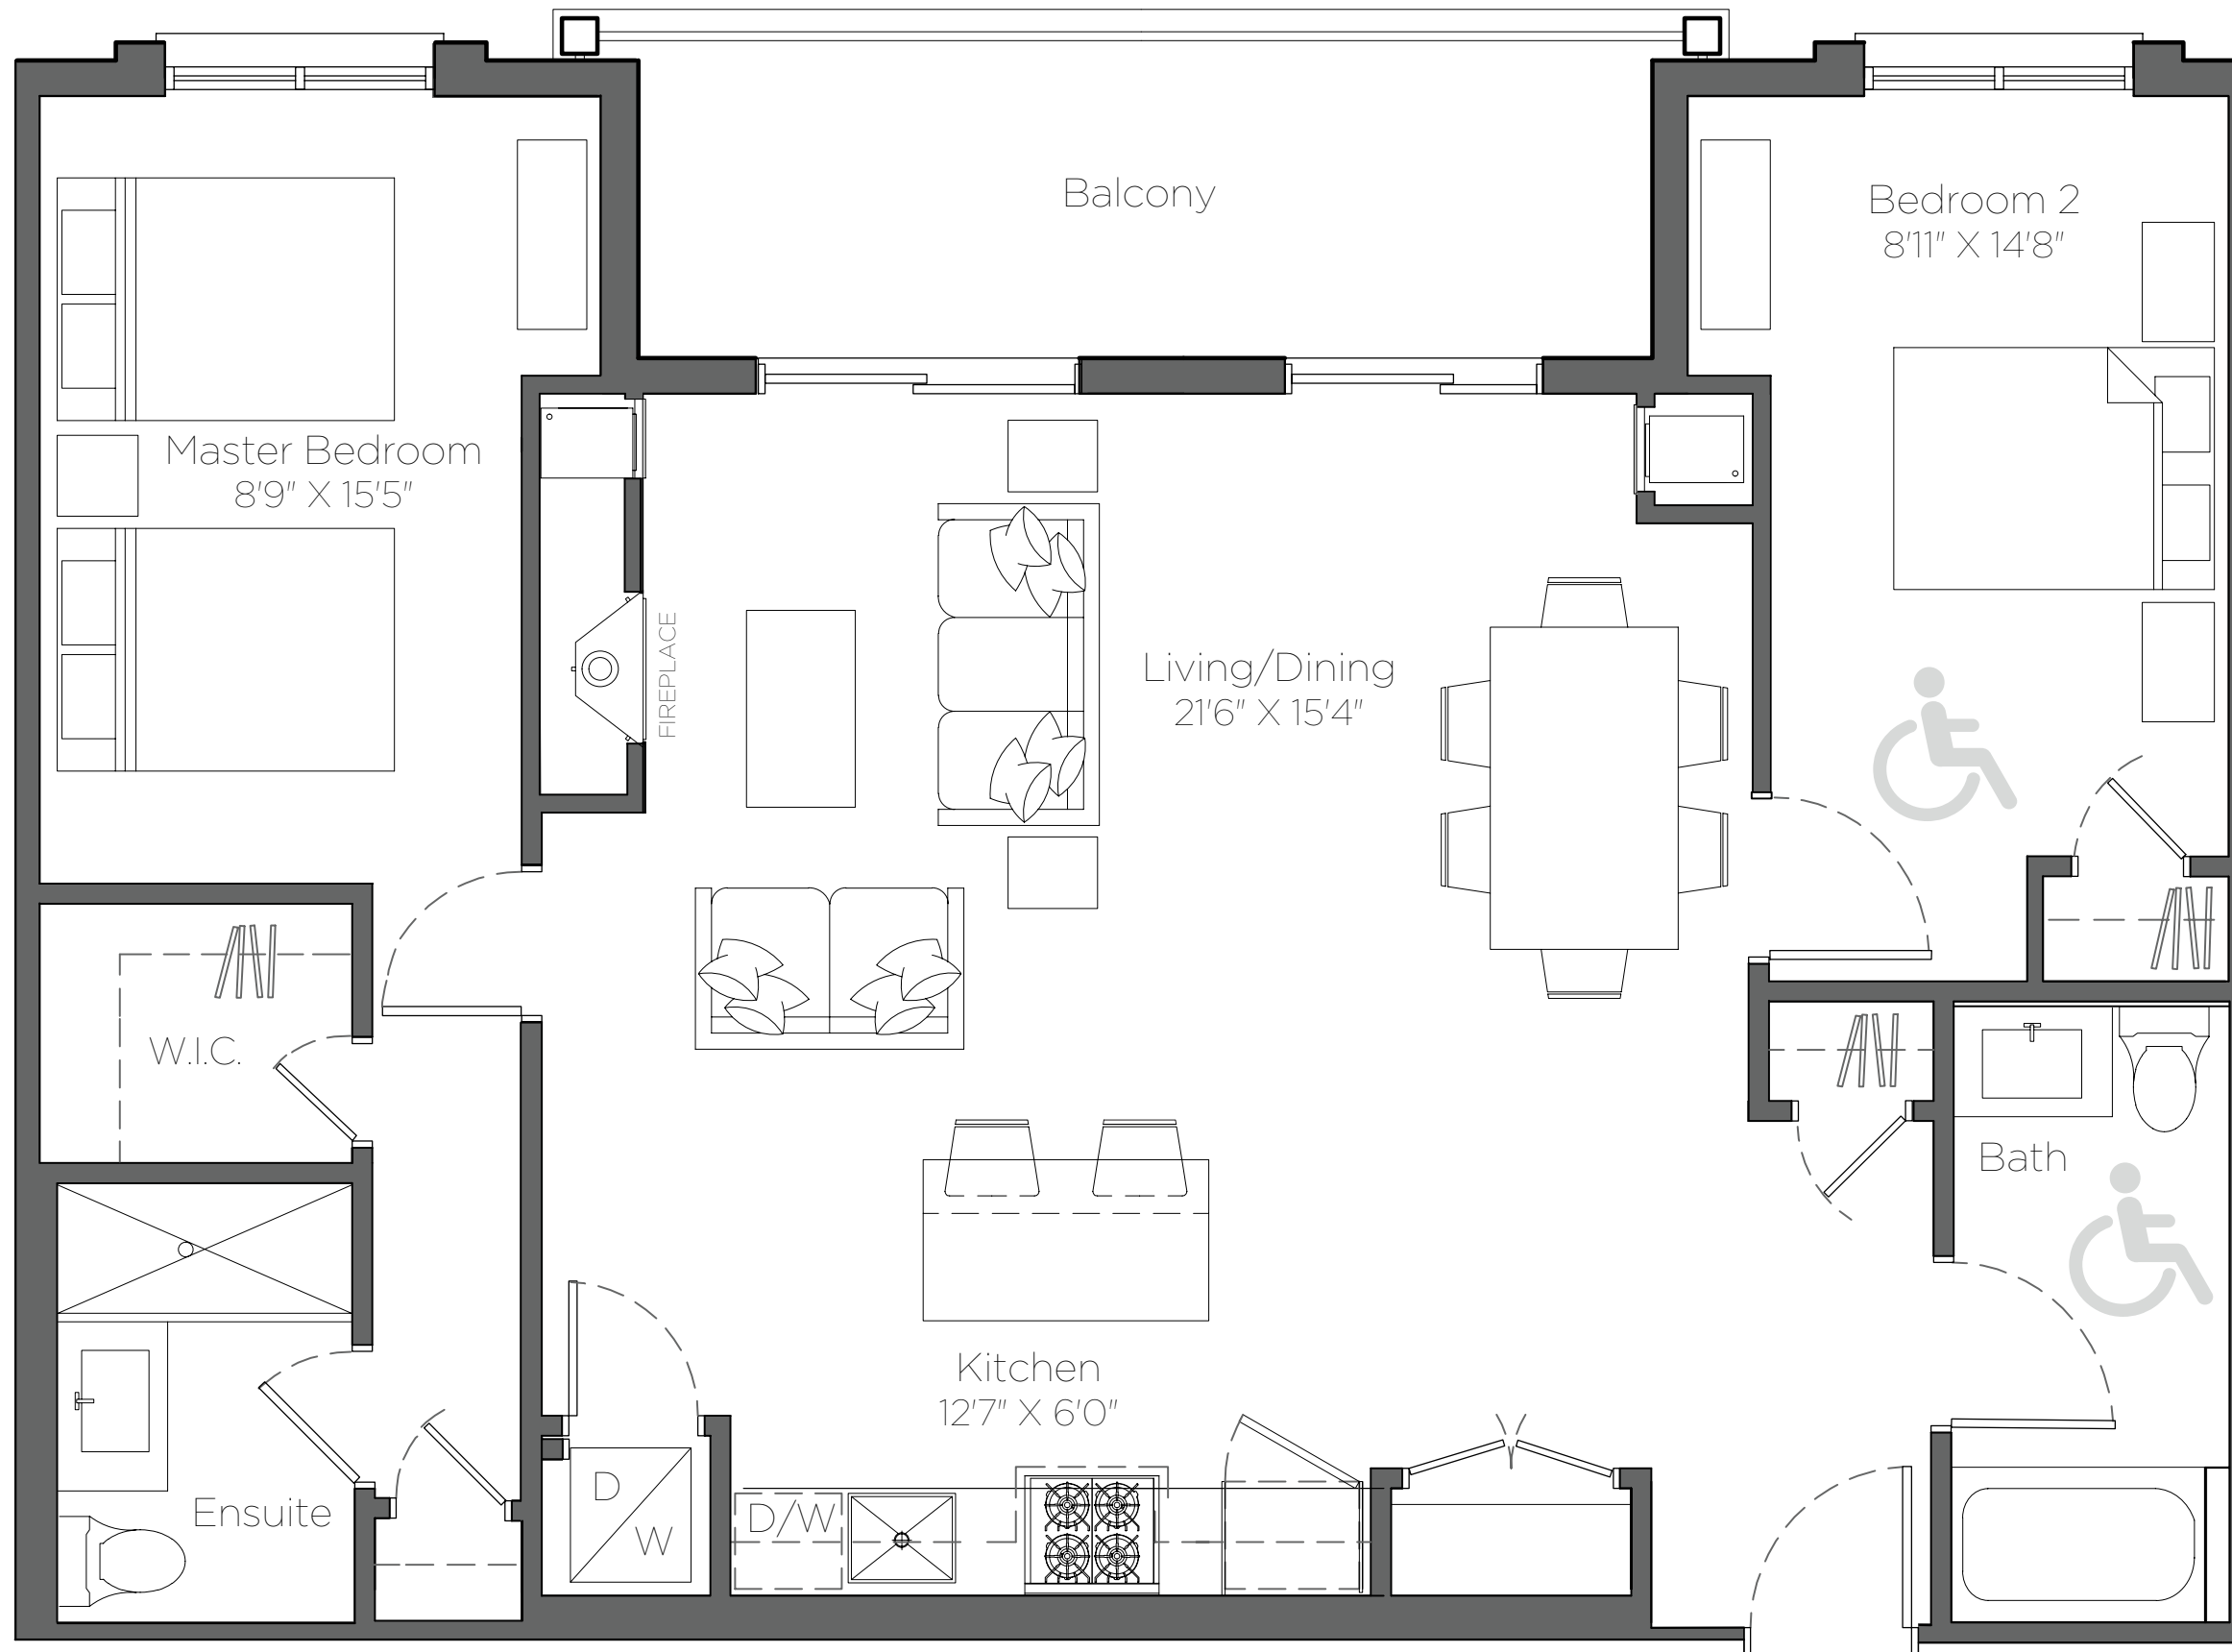

THE STRATHCONA

TWO BEDROOMS, BARRIER FREE
 1228 TOTAL SQ. FT.
 UNITS 122, 226, 324

DEERHURST
 LAKESIDE LODGE

3RD LEVEL

LAKE

SECOND LEVEL

LAKE

MAIN LEVEL

LAKE

* Plans, illustrations and elevations are artist's renderings and may contain options that are not standard on all models. Variations in finishing materials and/or colours may occur. All furnishings are inserted for illustration purposes only. Stated dimensions and square footage are approximate and should not be used as exact representation. We do not in any way warrant or guarantee the accuracy of the floor plan information and layout, and measurements may contain errors and omissions. E.&O.E.

Balcony plans are subject to change. Barrier Free is subject to change.