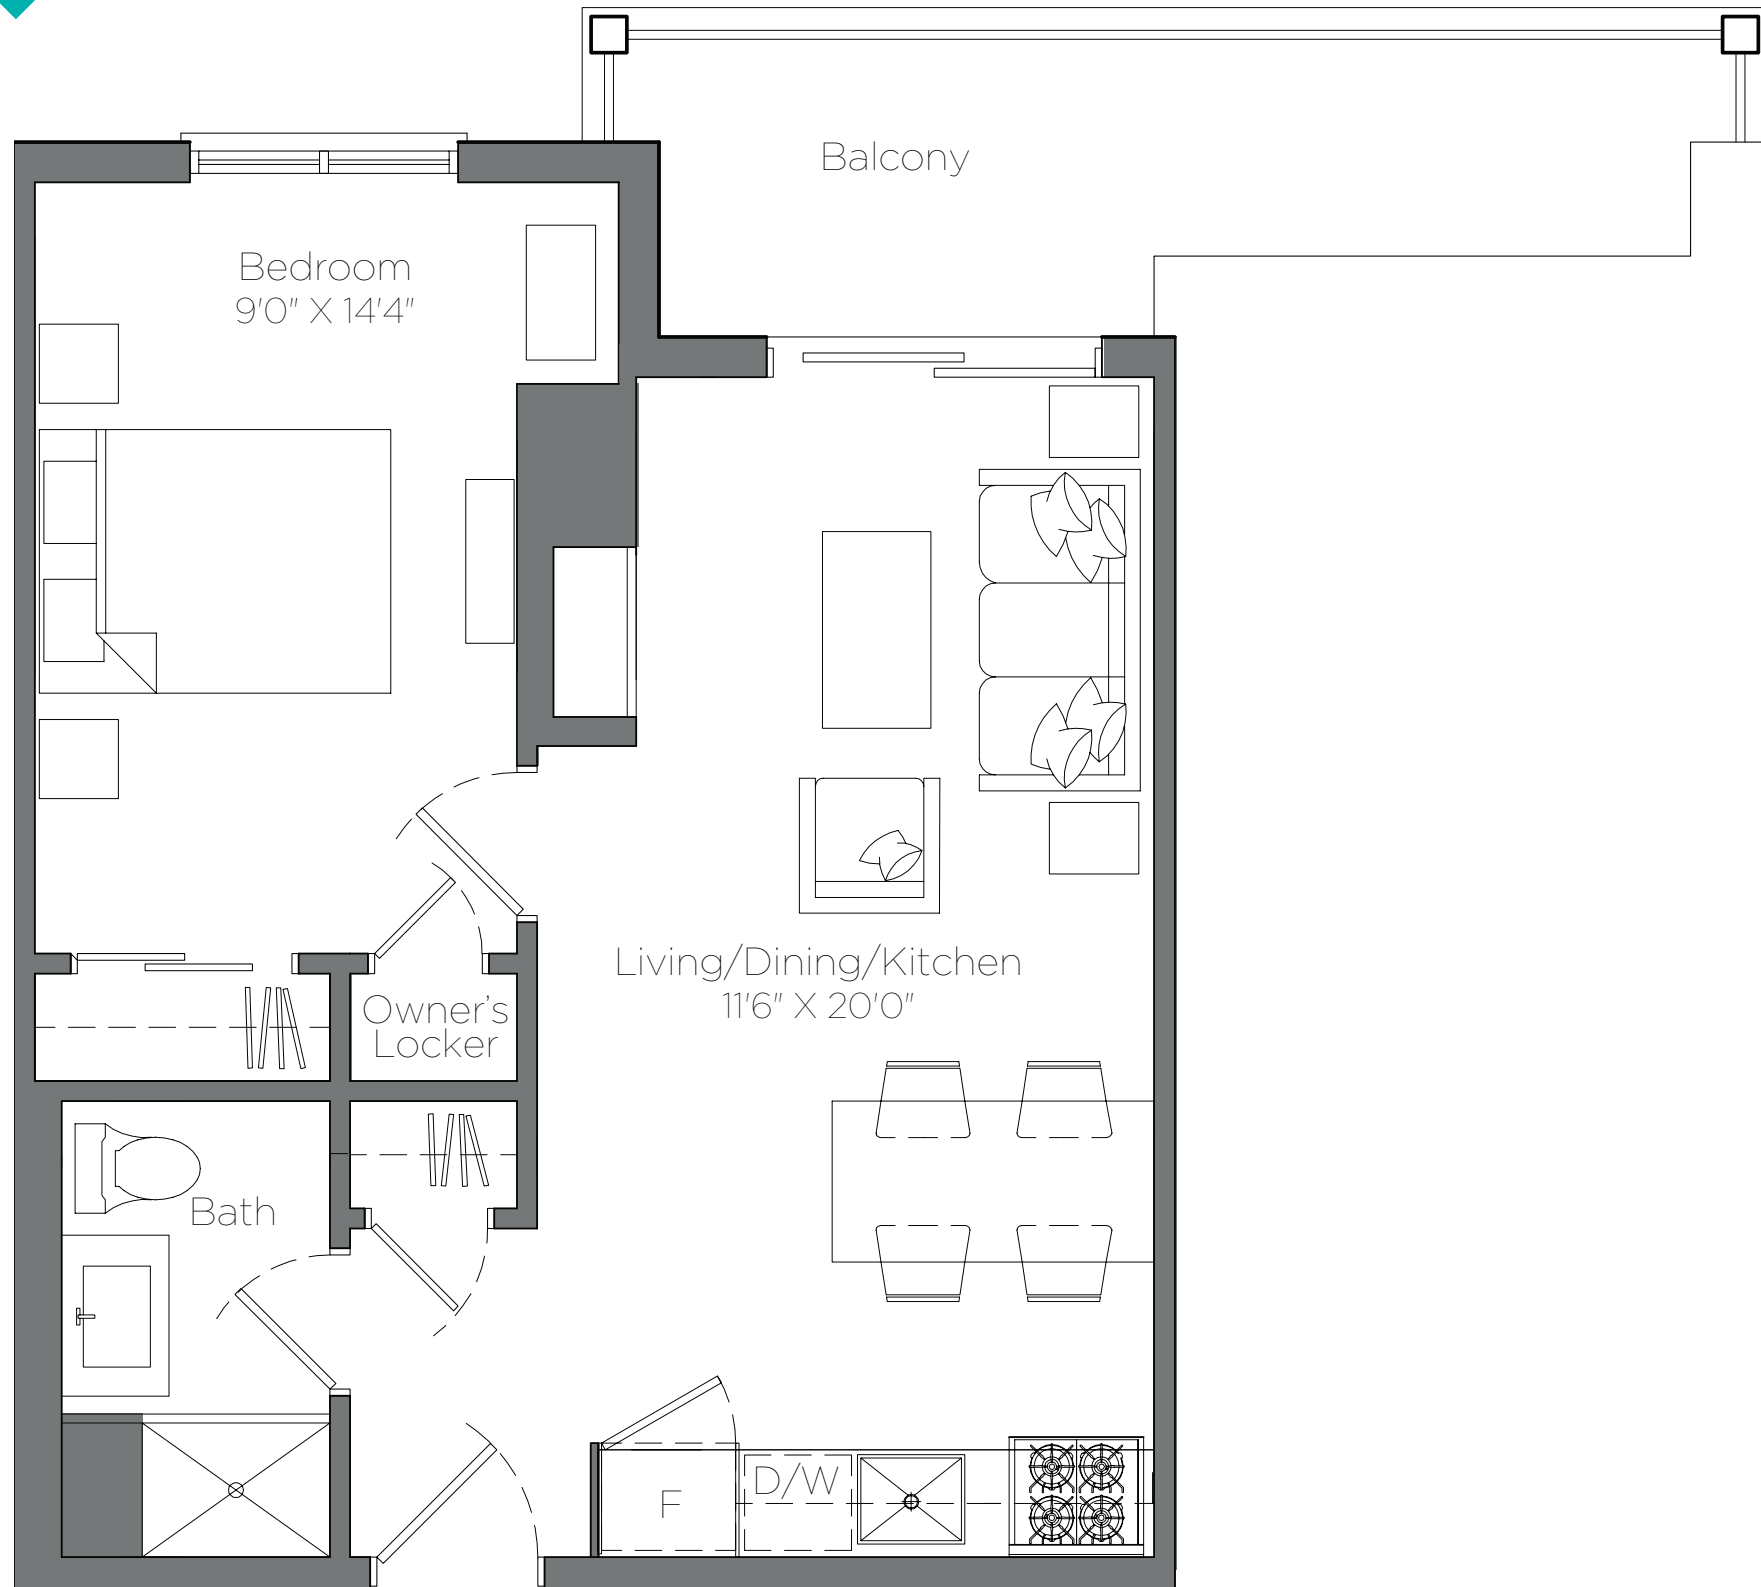

THE MORINUS

ONE BEDROOM
549 TOTAL SQ. FT.
UNIT 418

DEERHURST
LAKESIDE LODGE

* Plans, illustrations and elevations are artist's renderings and may contain options that are not standard on all models. Variations in finishing materials and/or colours may occur. All furnishings are inserted for illustration purposes only. Stated dimensions and square footage are approximate and should not be used as exact representation. We do not in any way warrant or guarantee the accuracy of the floor plan information and layout, and measurements may contain errors and omissions. E.&O.E.

Balcony plans are subject to change. Barrier Free option may be available.